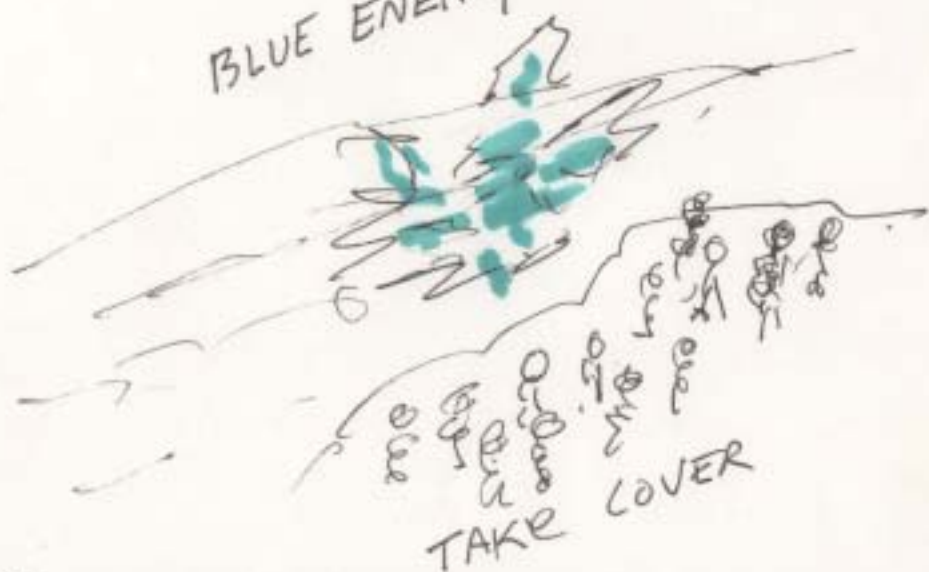

7LDR-3UTQ

SMOKE FIRES

people WALKING

SMOKE RISES

STOP

	SIGHTS	SOUNDS	Smells/Tastes	TEMPS	TEXTURE	P
Colors Black Brown Purple green yellow red TAN gray	<p>people in the street</p>	voices	sweat gunpowder	COOL	metal like holding bars pipes	people out in the street
		grunting exertion	sweat DIRT	WARM	muddy crusty shoes	LINED UP WORKING IN VMS ON
		scraping shoveling	wet cement -earthy	COOL	THICK dense like mud or cement WET	sense of working on/in ROWS Furrows
Brite MEDIUM	<p>ENERGY</p>	FLOW! ZZZT! crackle	electrical ozone WELDING smells	HOT!	MOLTEN	people working with THIS energy
Focus MEDIUM		electrical ZZZT	Like electric discharge	very WARM	searing spark	STAND BACK protective AREA

rumbling

— /  
muck  
DIRT

WARM

Like covered  
with  
muddy debris  
that has  
splashed

voices  
agitated

SEWAGE  
Decay

COOL

BARRICADES  
FILLED  
with  
water

HAZE LIKE STORM CLOUDS SOOT IN SKY

MULTI STRUCTURES

DARK SKY

BLUE ENERGY

STOP

TAKE COVER

BLACK BOARD

LAND 1

THIS IS A "NO GO" ZONE  
LIKE SOMETHING  
ERUPTING IN A  
CITY